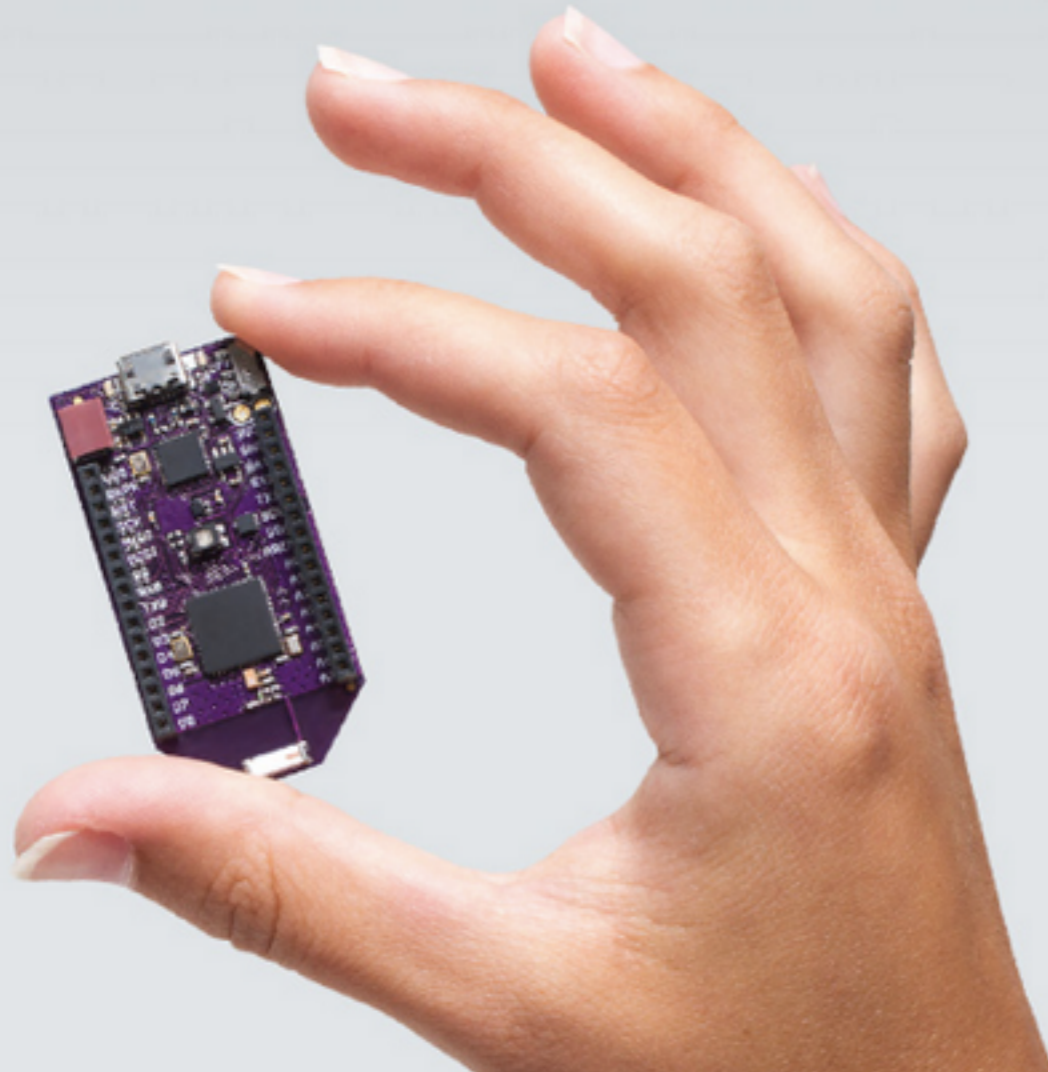

DEV CENTER

PRODUCT GALLERY

ABOUT US

SIGN IN

Connectivity Made Simple

The Electric Imp platform is
the complete solution to easily
connect any device to the Internet.

Build wireless, web-enabled projects in minutes.