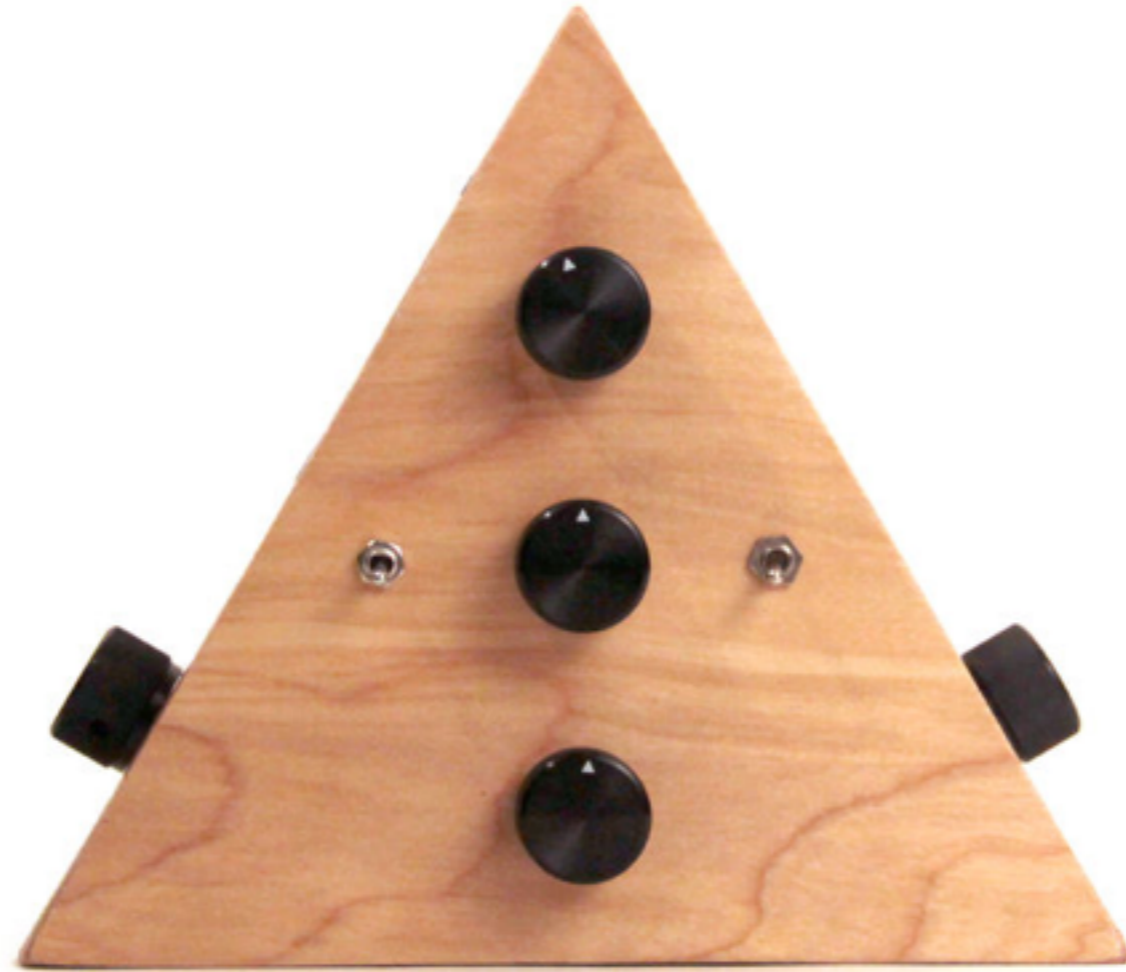

amandaghassaei.com